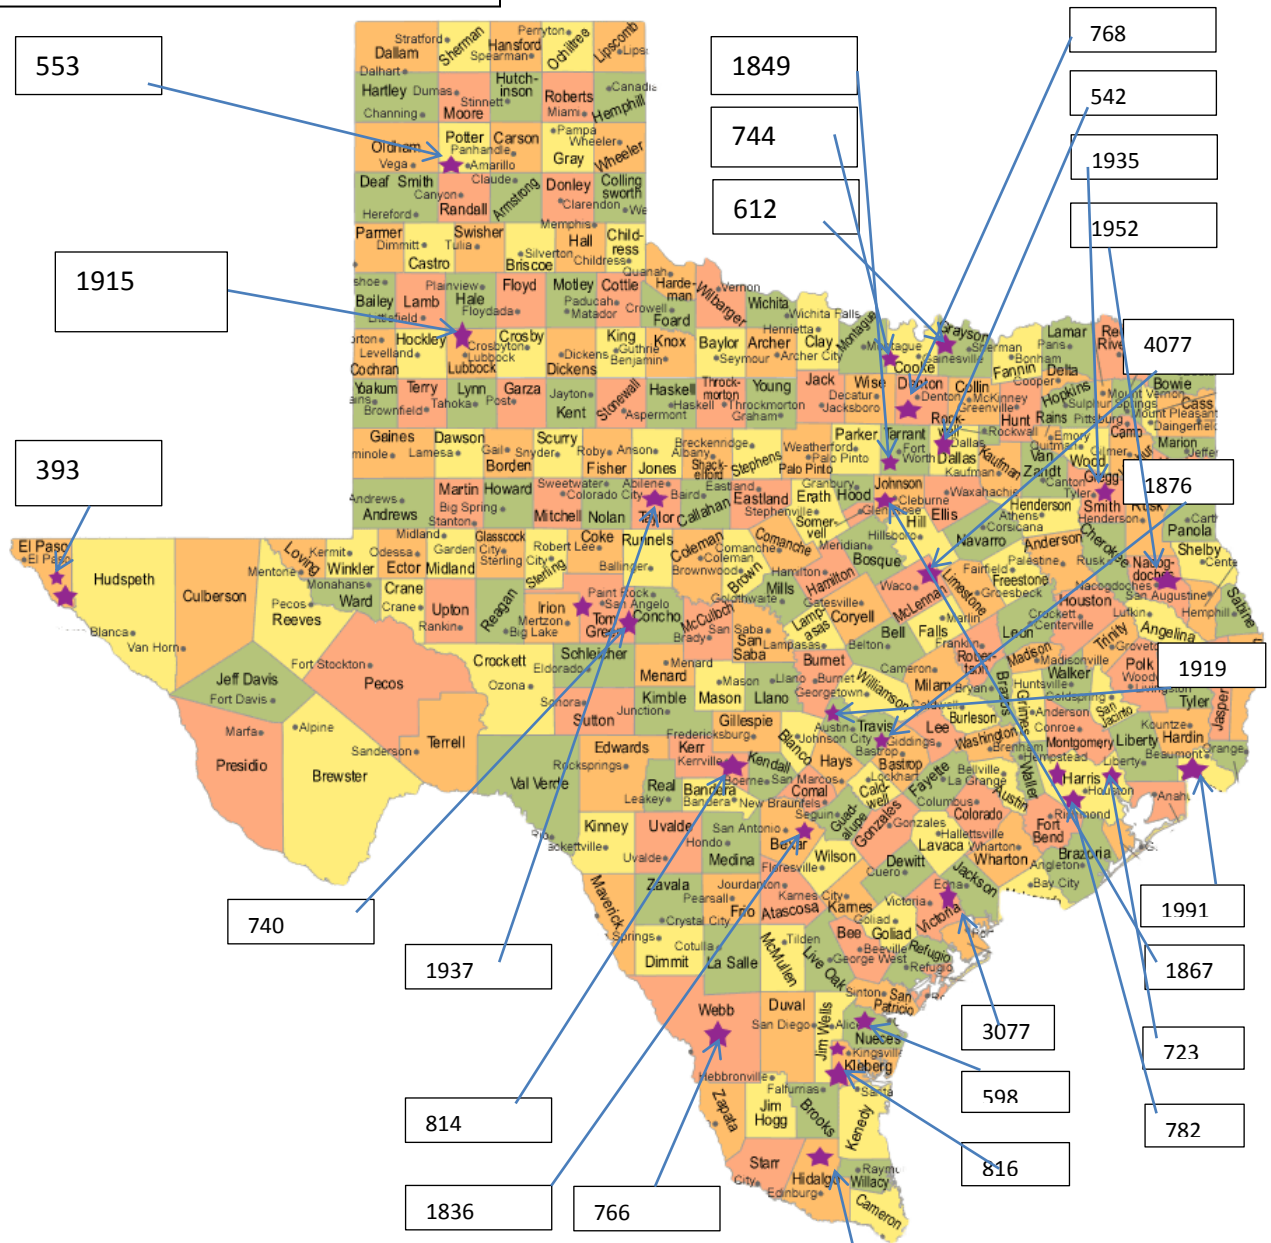

Military Order of the Purple Heart Texas Chapters by County (numbers will change)

This is for display purposes only – Check with the Dept Adjutant for more accurate info.

Chapter	Name	County	Members
0393	Lone Star	El Paso (El Paso, TX)	198
0542	The Dallas	Dallas (McKinney, TX)	277
0553	Olin E. Teague	Potter (Amarillo, TX)	56
0598	Alaniz-Valentine	Nueces (Corpus Christi)	82
0612	General Fred L. Walker	Grayson (Sherman, TX)	87
0723	Tri-County	Harris (Katy, TX)	66
0740	San Angelo	Tom Green (San Angelo, TX)	57
0744	Cooke County	Cooke (Gainesville, TX)	25
0766	David Barkley-Cantu	Webb (Laredo, TX)	28
0768	Greater Denton	Denton	50
0782	San Jacinto	Harris (Splendora, TX)	41
0814	Kerrville	Kerr	5
0816	Kingsville	Kleberg	15
0911	Gulf Coast	Harris (Houston, TX)	173
1836	Alamo	Bexar (San Antonio, TX)	700+
1849	General William J. Worth	Tarrant (Fort Worth, TX)	276
1867	Pat Cleburne	Johnson (Cleburne, TX)	41
1876	Central Texas(Centex)	Travis (Harker Hgts., TX)	275
1919	Texas Capital Chapter	Travis (Austin, TX)	561
1935	Tyler	Abilene	92
1937	Abilene	Taylor (Abilene, TX)	29
1952	Nacogdoches	Nacogdoches	36
1991	Beaumont	Jefferson (Beaumont, TX)	73
3077	Victoria	Victoria (Victoria, TX)	58
4077	Waco	McLennon (Waco, TX)	73
5077	McAllen	Hidalgo (McAllen, TX)	92